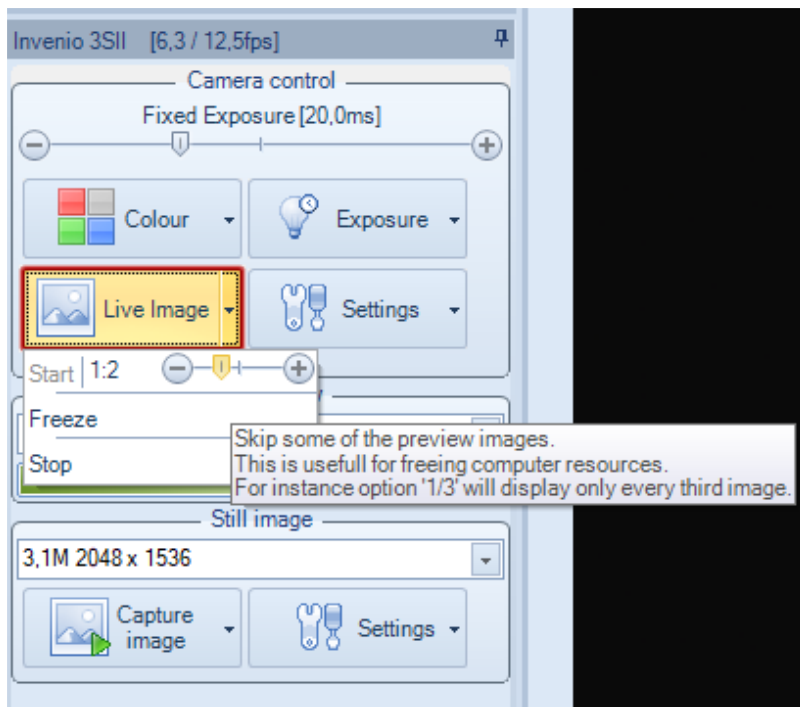

How to increase video speed on DeltaPix InSight 64 bit software.

As standard, the software (before 6.3.1) was set to run video in half speed (1:2):

To use the full capacity of your PC, increase the speed to (1:1):