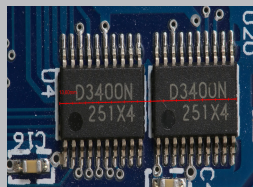

INVENIO 4KHDMI

- ▶ 4K resolution
- ▶ On screen measurement
- ▶ 4K Video record
- ▶ High-speed live video
- ▶ Large sensor 1/1.7"

Invenio 4KHDMI

DeltaPix Invenio 4KHDMI high-resolution colour camera is packed with many innovative features to simplify your work. The Invenio 4KHDMI has a built-in measurement software providing highly effective measurement tools directly on the screen with no need for a computer.

Camera Dimensions

Features

Invenio 4KHDMI	
	Invenio 4KHDMI
Live preview resolution	3840 x 2160 @30FPS 1920 x 1080 @60FPS
Still image resolution	8.3Mpixels (3840x2160)
Record video	4K Video
Software	Built-in, UI in English, French and German
Sensor size	1/1.7" Sony Exmor 9.33mm Diagonal
Pixel size	1.85µm x 1.85µm
Sensitivity	280mv with 1/30s
Exposure mode	Automatic or Manual
Color balance	Automatic or Manual
Interface	HDMI/USB 3.0
Data format	Still image, JPEG Video record.AVI
Minimum requirements	4K/Full HD monitor with HDMI input
Accessories	Wireless mouse, 32GB High speed Micro SD card and 12V power supply.