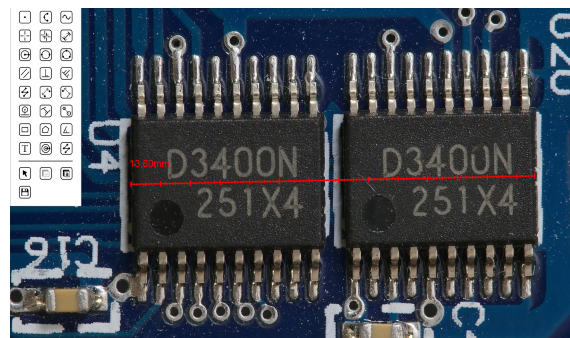

Why choose Invenio 4K?

DeltaPix Build-in Software

The Invenio 4KHDMI camera has a built-in software that provides a powerful platform for precise measurements, image capturing and video recording.

Onboard measurement tools:

Camera Dimensions

Features

Invenio 4KHDMI	
	Invenio 4KHDMI
Live preview resolution	3840 x 2160 @30FPS 1920 x 1080 @60FPS
Still image resolution	8.3Mpixels (3840x2160)
Record video	4K Video
Software	Built-in, UI in English, French and German
Sensor size	1/1.7" Sony Exmor 9.33mm Diagonal
Pixel size	1.85µm x 1.85µm
Sensitivity	280mv with 1/30s
Exposure mode	Automatic or Manual
Color balance	Automatic or Manual
Interface	HDMI/USB 3.0
Data format	Still image, JPEG Video record.AVI
Minimum requirements	4K/Full HD monitor with HDMI input
Accessories	Wireless mouse, 32GB High speed Micro SD card and 12V power supply.