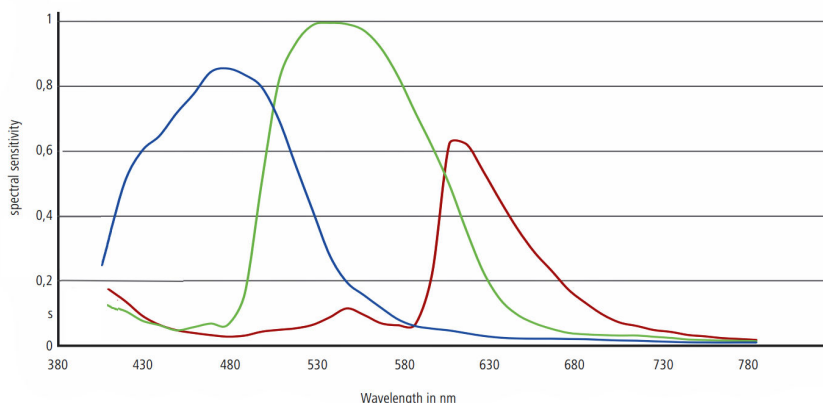

Invenio 4KHDMI

DeltaPix Invenio 4KHDMI high-resolution colour camera is packed with many innovative features to simplify your work. The Invenio 4KHDMI has a built-in measurement software providing highly effective measurement tools directly on the screen with no need for a computer.

4K microscope cameras clearly reveal the sample's finest details on-screen, even when zoomed in. With the Invenio 4KHDMI users can enjoy fast, comfortable and user-friendly on-screen operation – improving sample evaluation, measurement, facilitating effective collaborations and documentation in high resolution. The Invenio 4KHDMI is the perfect solution for professionals in need of an accurate measurement tool in fields of industry, research, medicine, and science.

High quality, cost effective and flexible

The Invenio 4KHDMI microscope camera series has C-mount interface making them easily and cost efficiently fitted on most standard microscopes.

User-friendly Camera

Plug and play – the HDMI interface provides high speed and ease of installation on any 4K monitor with HDMI input.

No need for computer, because the Invenio 4KHDMI microscope camera has a built-in software.

Typical applications: ✓ Documentation and publishing ✓ Material science ✓ Metrology ✓ Quality control ✓ Dark Field ✓ Bright Field ✓ Histology ✓ Pathology ✓ Semiconductor inspection ✓ Biology

Spectral Sensitivity