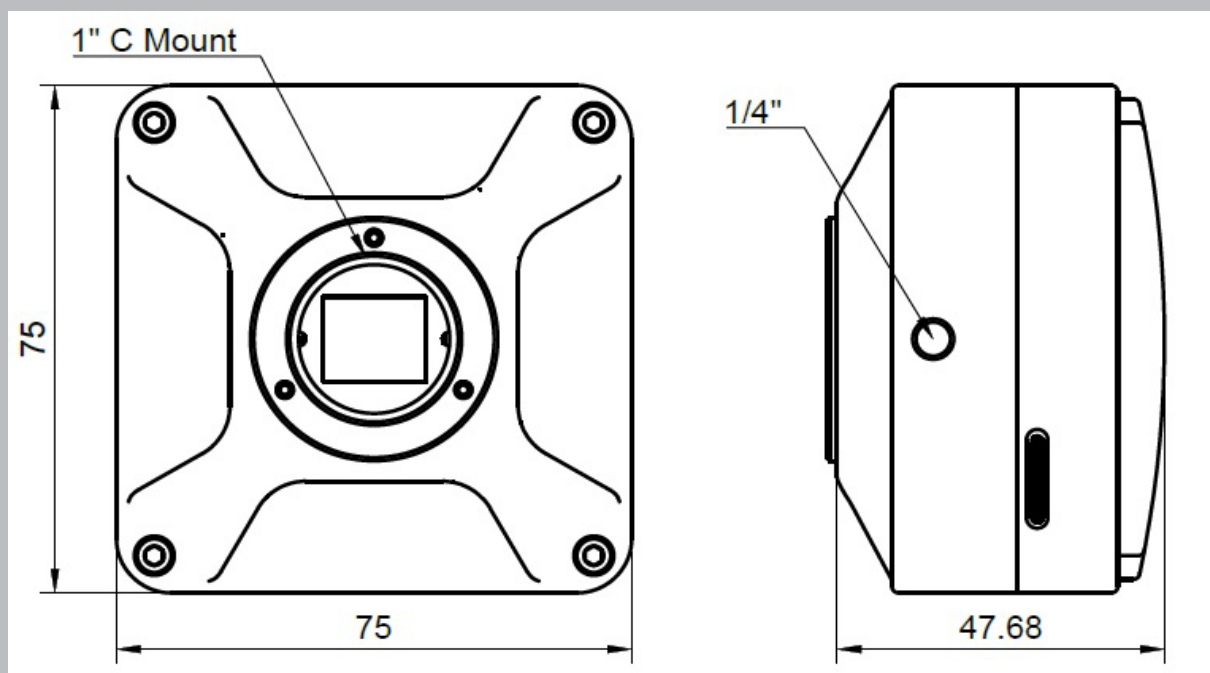

Camera Dimensions

Features

Invenio 4KHDMI	
	Invenio 4KHDMI
Live preview resolution	3840 x 2160 @30FPS 1920 x 1080 @60FPS
Still image resolution	8.3Mpixels (3840x2160)
Record video	4K Video
Software	Built-in, UI in English, French and German
Sensor size	1/1.7" Sony Exmor 9.33mm Diagonal
Pixel size	1.85µm x 1.85µm
Sensitivity	280mv with 1/30s
Exposure mode	Automatic or Manual
Color balance	Automatic or Manual
Interface	HDMI/USB 3.0
Data format	Still image, JPEG Video record.AVI
Minimum requirements	4K/Full HD monitor with HDMI input
Accessories	Wireless mouse, 32GB High speed Micro SD card and 12V power supply.